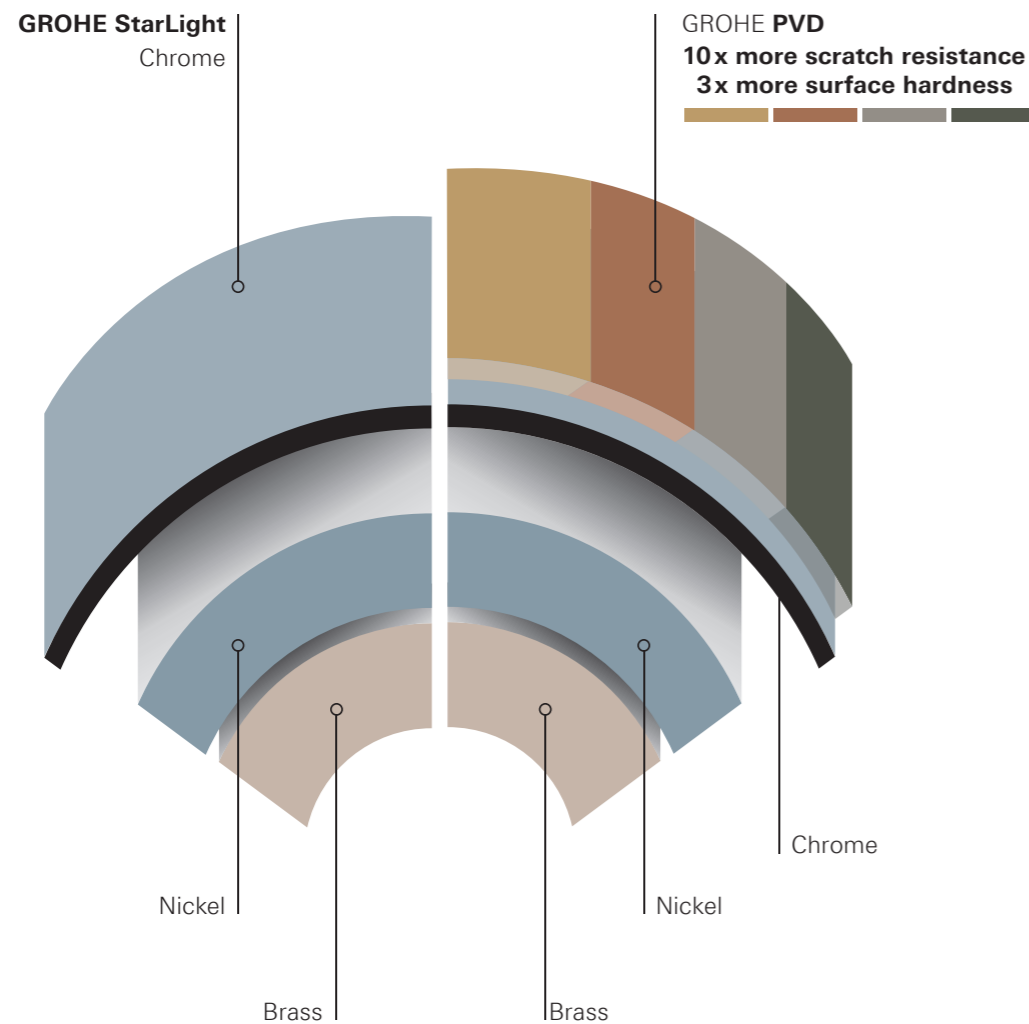

GROHE PVD UNRIVALED HARD AND SCRATCH RESISTANT.

Made-to-last surfaces ranging from precious matt to shiny like a diamond.
 GROHE taps are made to look as beautiful decades on as they did the day you first fell in love with them. The special recipe to success lies in our long-lasting surface quality. GROHE uses state-of-the-art technology to deliver exceptional quality finishes. The physical vapour deposition (PVD) process ensures that the surface composition is three-times harder, delivering glistening gold or sophisticated stainless-steel finishes. As well as being harder, the surface is also ten times more scratch resistant, so it can be cherished for a lifetime.